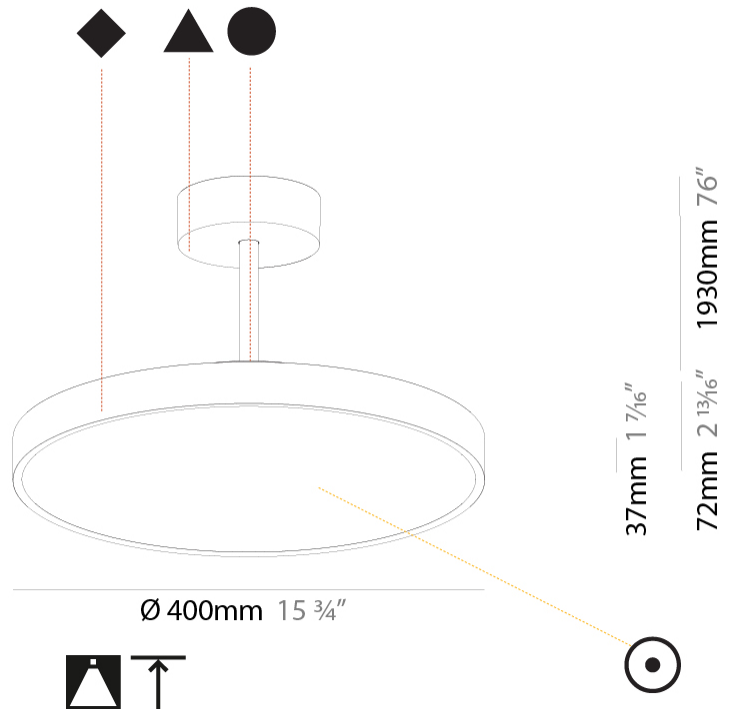

GENERAL

Series: Sign Diva Tube
Subseries: Sign Diva Tube
Brand: Prolicht
Division: Architectural
Mounting Type: Suspension
Mounting Location: Ceiling
Subcategory: Pendant

PHYSICAL

Shape: Round
Diameter (mm): 400
Diameter (in): 15 3/4
Height (mm): 72
Height (in): 2 13/16
Max. Overall Height (mm): 2002
Max. Overall Height (in): 78 13/16
Light Distribution: Direct
Weight (kg): 2.888
Weight (lbs): 6.366
Diffuser: PMMA - Opal / Micro-Prism / Sparkling Secret / Vintage Industrial
Fixture Finish: SSR / BKV / CWI / CRY / HAB / UFT / ITA / RUA / FTG / MYG / LOD / PUS / FRO / FUP / KIA / POP / BLS / SPG / MEY / GOH / GUM / CHC / COM / ABZ / JAG / OBR / MOS / ROR
Fixture Material: Extruded Aluminum / Steel

ELECTRICAL

Lamp Type: LED (Zhaga Standard)
Input Wattage (W): 17
Total Output Wattage (W): 16
Dimming: Tri-Mode (Non-Dimming and Phase Dimming (120Vac only) and 0-10V Dimming)
Driver Included: Yes
Driver Location: Integrated
Driver Type: Constant Current - Universal
Driver Class: Class 2
Input Voltage (V): 120 - 277
Constant Current (MA): 500

LED

Color Temperature (*K): 2700 / 3000 / 3500 / 4000
Max. Delivered Lumen (lm): 1807 / 1943 / 1951 / 1991
Nominal Lumen (lm): 2250 / 2450 / 2430 / 2480
CRI: >90 CRI
Lamp Life (hrs): 50000

OPTICAL

RATINGS AND CERTIFICATIONS

Certified By: Certified for North American Standards
IP rating: IP20